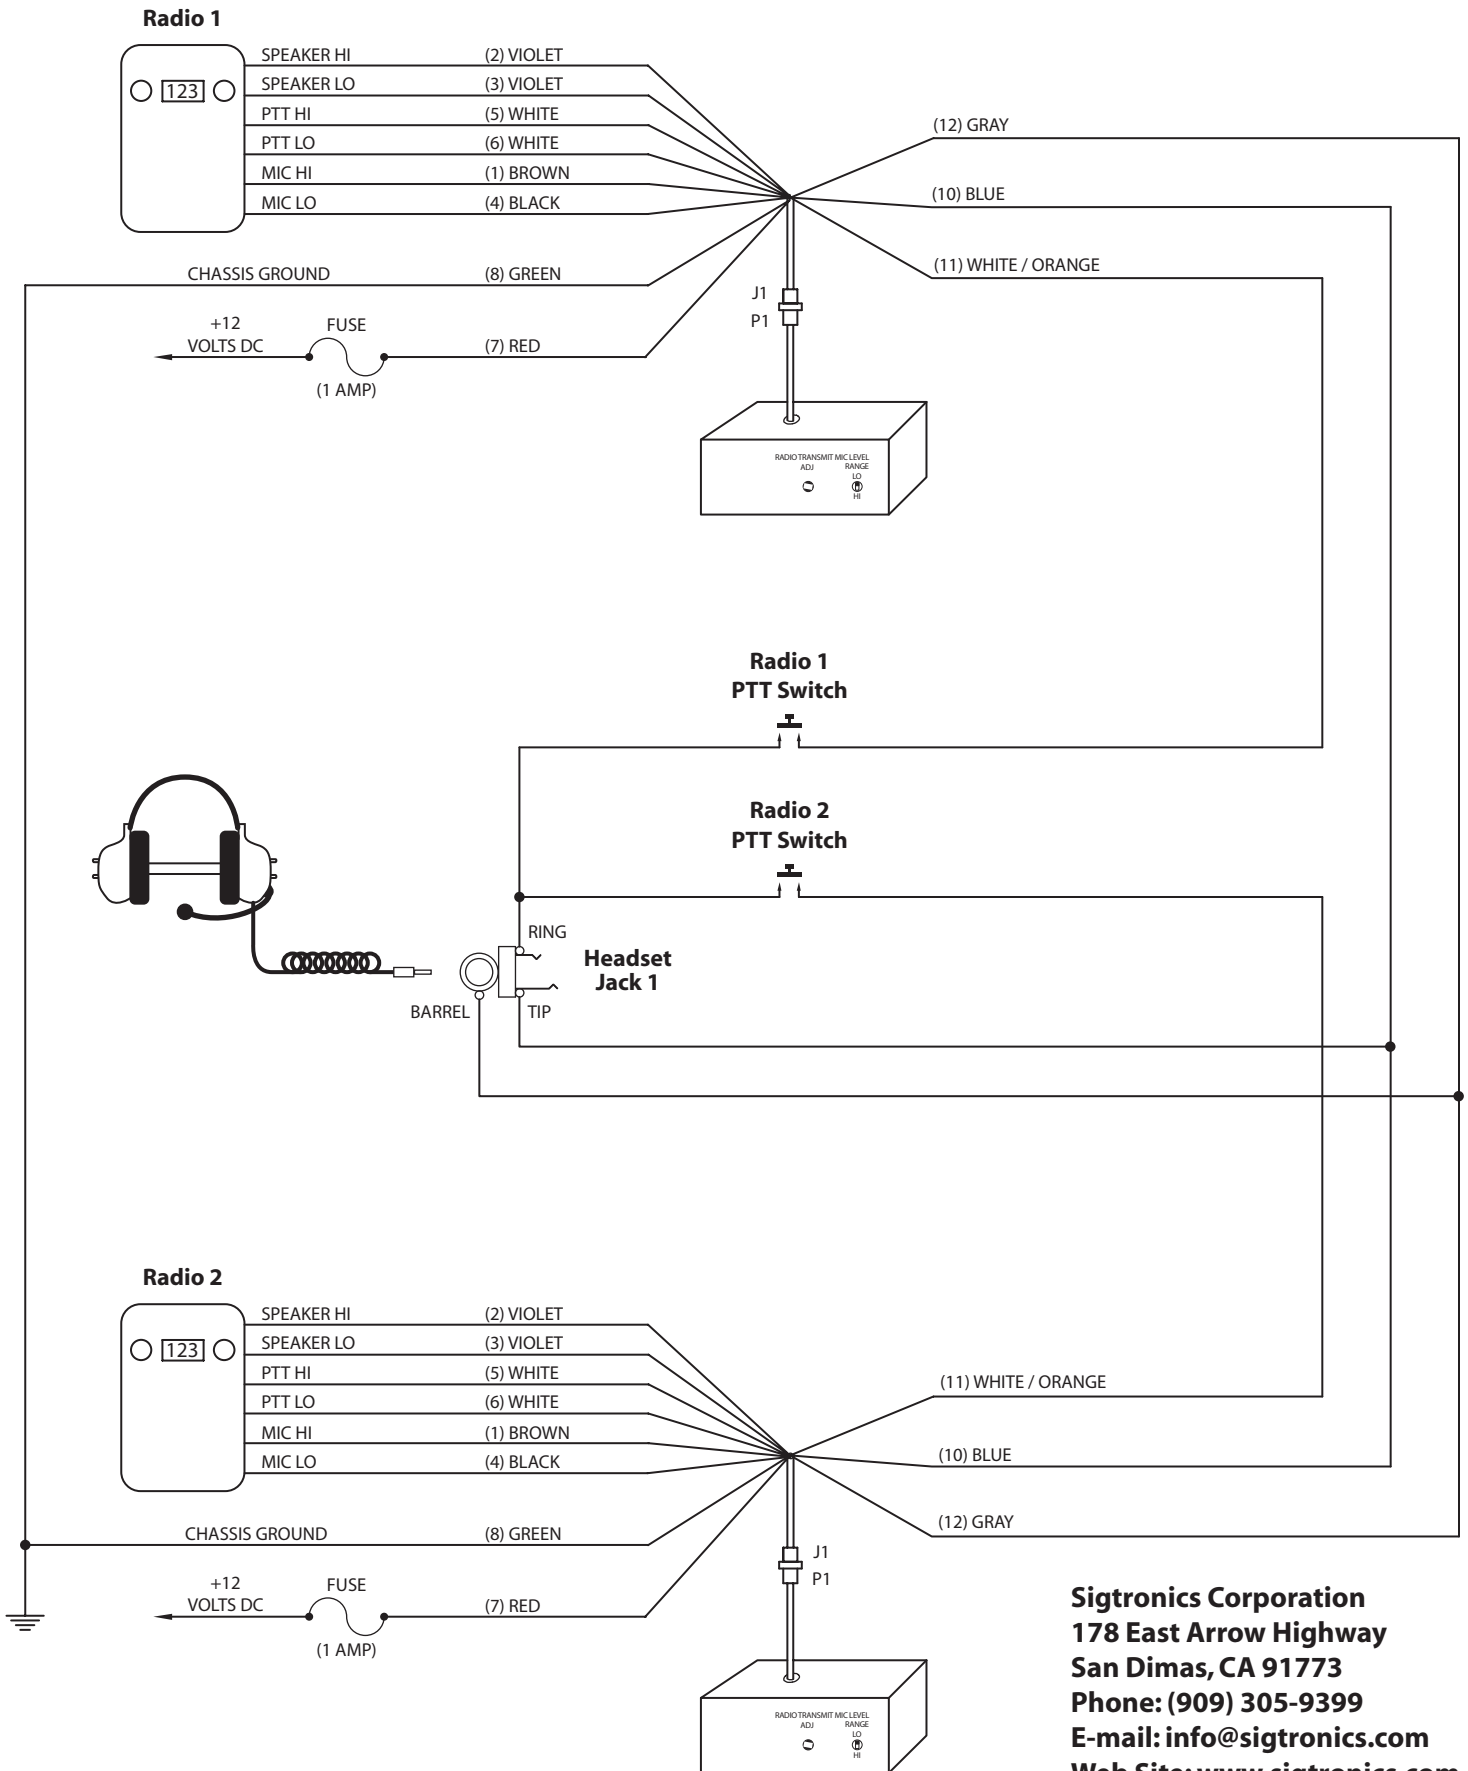

Dual MRIM-2 and Radios — Dual PTT Switches

The headset will hear both radios at all times. Dual PTT switches for radio transmit.

Sigtronics Corporation
 178 East Arrow Highway
 San Dimas, CA 91773
 Phone: (909) 305-9399
 E-mail: info@sigtronics.com
 Web Site: www.sigtronics.com