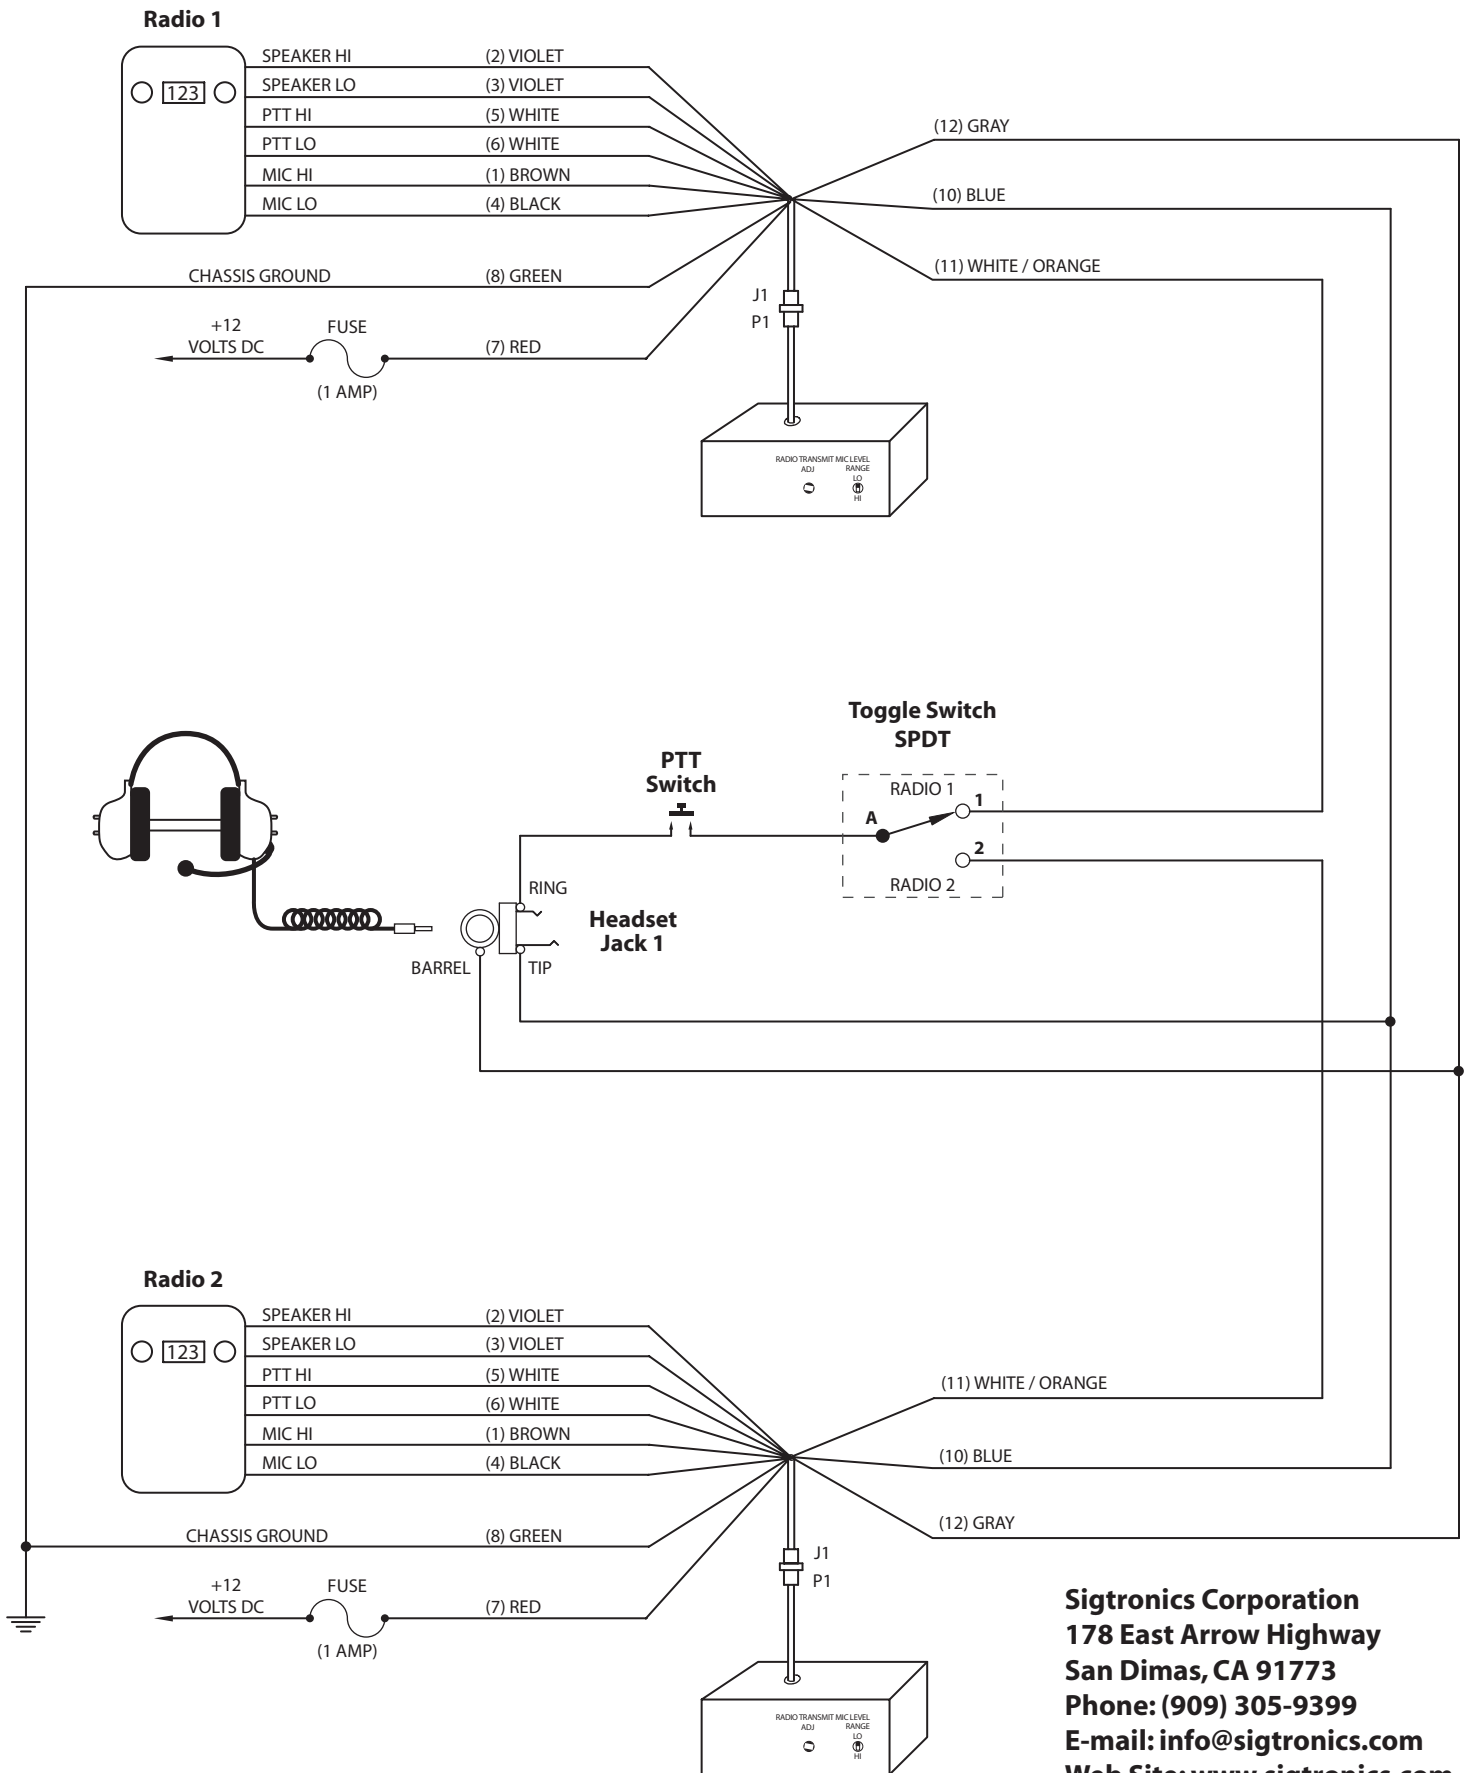

# Dual MRIM-2 and Radios — Toggle Switch

The headset will hear both radios at all times. Toggle switch to select radio for transmit.

**Sigtronics Corporation**  
 178 East Arrow Highway  
 San Dimas, CA 91773  
 Phone: (909) 305-9399  
 E-mail: info@sigtronics.com  
 Web Site: www.sigtronics.com