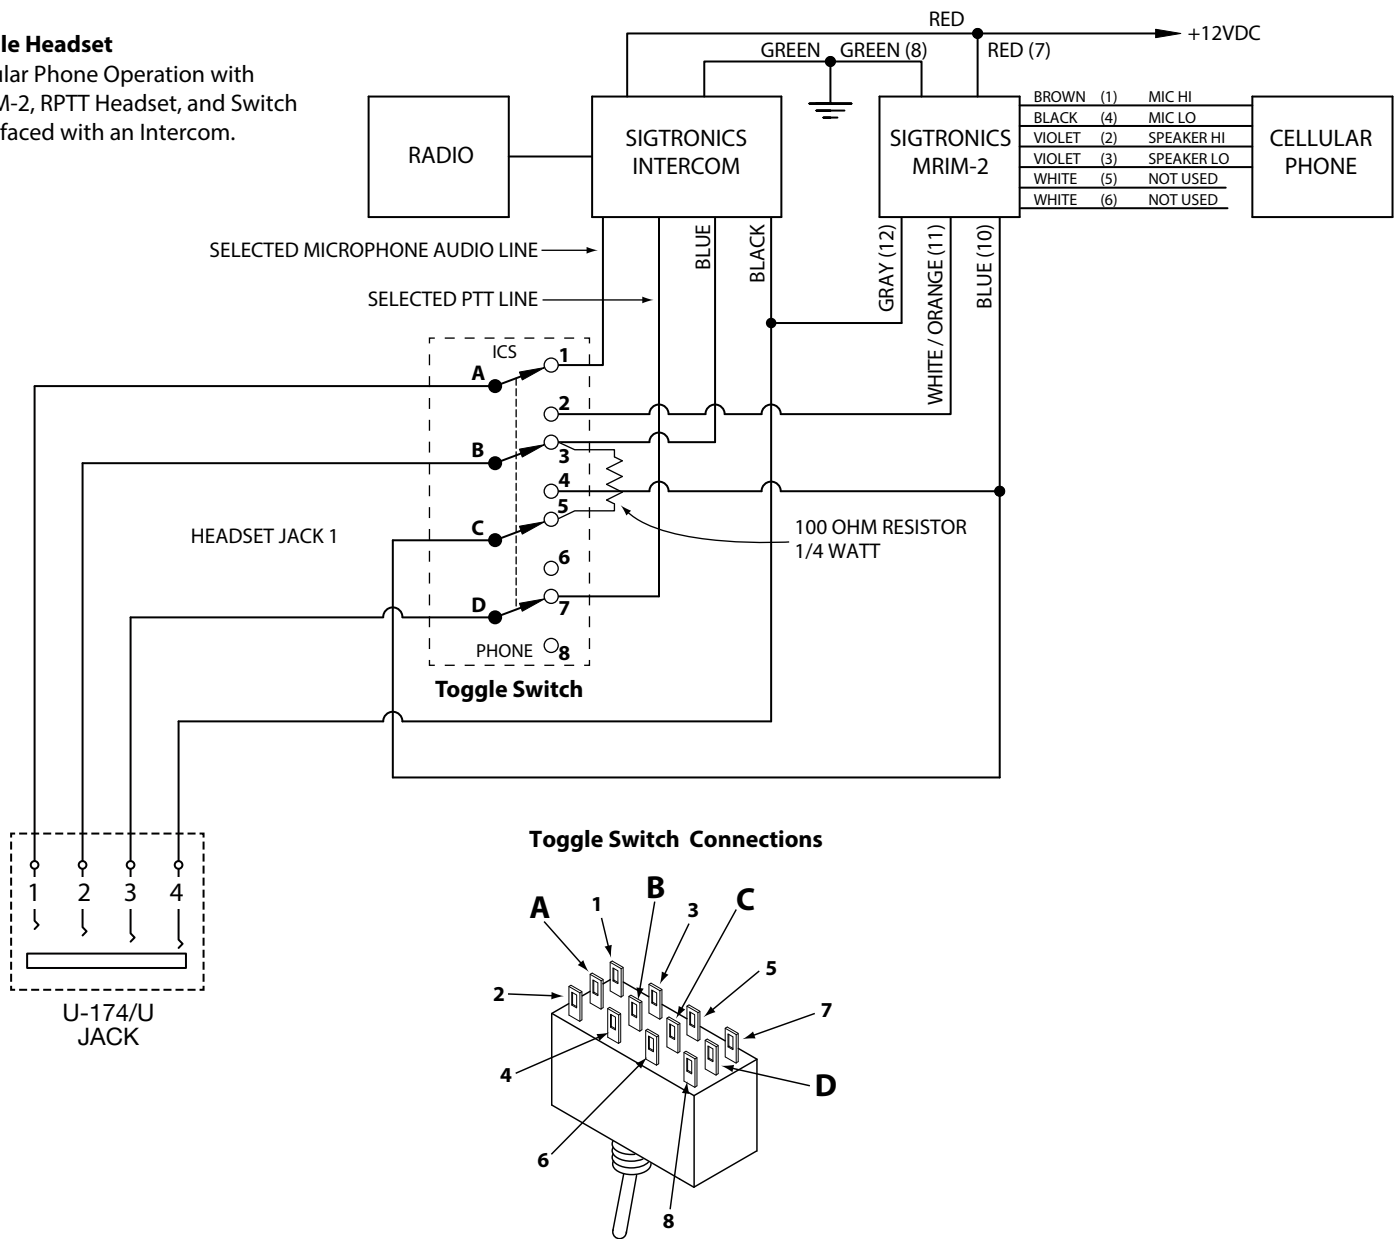

Single Headset

Cellular Phone Operation with MRIM-2, RPTT Headset, and Switch Interfaced with an Intercom.

Sigtronics Corporation
178 East Arrow Highway
San Dimas, CA 91773
Phone: (909) 305-9399
E-mail: info@sigtronics.com
Web Site: www.sigtronics.com