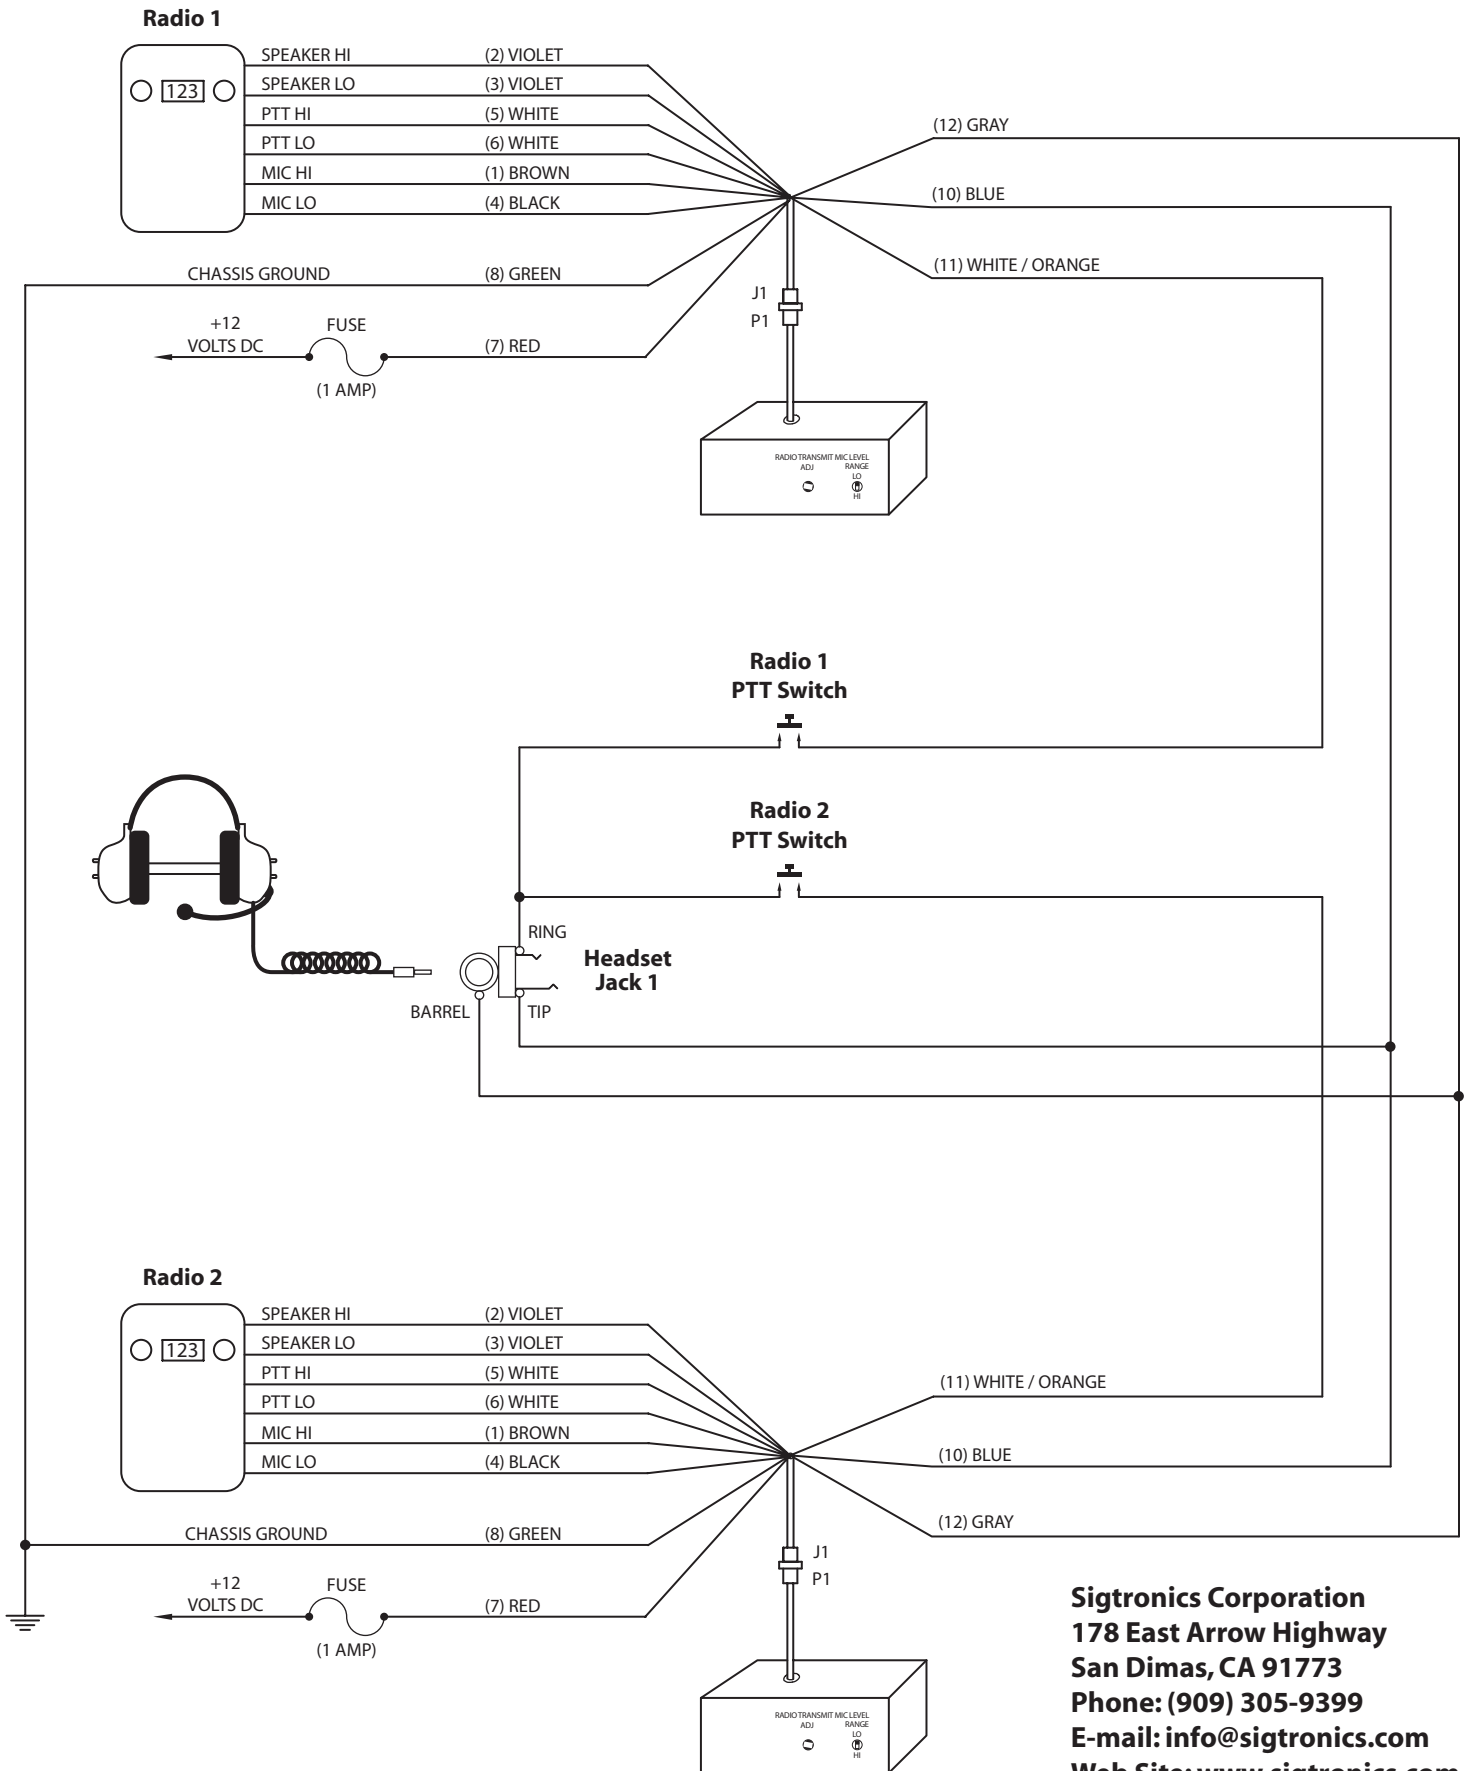

Dual MRIM-2 and Radios — Dual PTT Switches

The headset will hear both radios at all times. Dual PTT switches for radio transmit.

Sigtronics Corporation
178 East Arrow Highway
San Dimas, CA 91773
Phone: (909) 305-9399
E-mail: info@sigtronics.com
Web Site: www.sigtronics.com