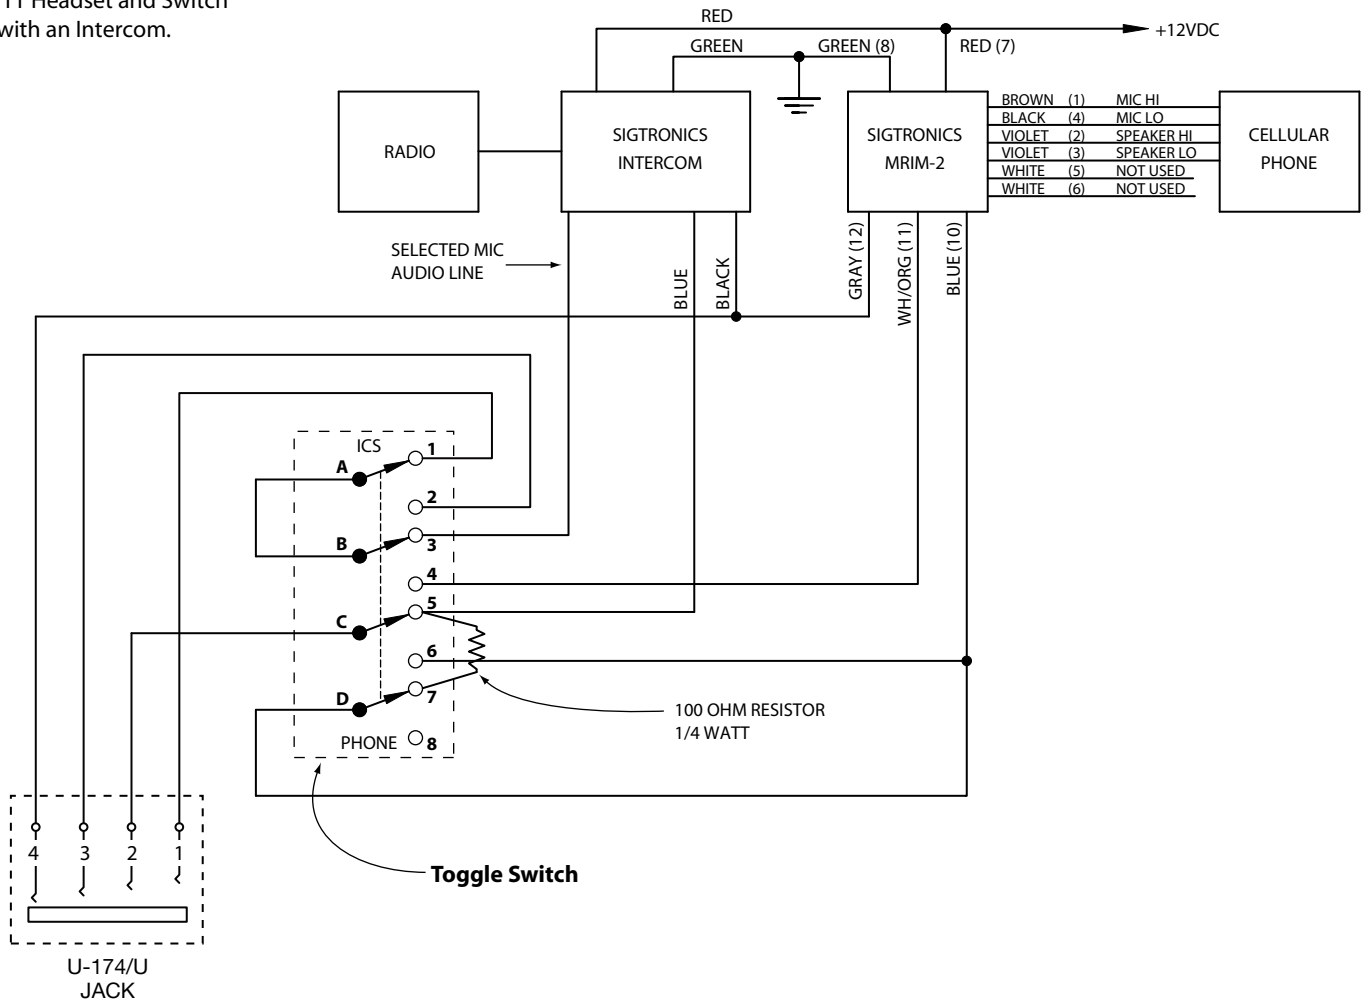

Single Headset

Cellular Phone Operation with MRIM-2, RPTT Headset and Switch Interfaced with an Intercom.

Toggle Switch Connections

Sigtronics Corporation
178 East Arrow Highway
San Dimas, CA 91773
Phone: (909) 305-9399
E-mail: info@sigtronics.com
Web Site: www.sigtronics.com