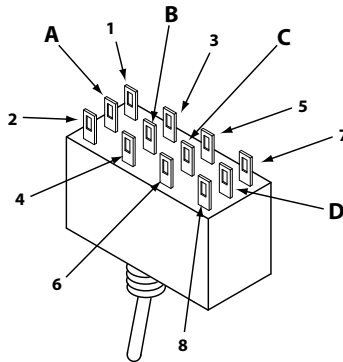

Single Headset

Cellular Phone Operation with MRIM-2, RPTT Headset and Switch Interfaced with an Intercom.

Toggle Switch Connections

Sigtronics Corporation
178 East Arrow Highway
San Dimas, CA 91773
Phone: (909) 305-9399
E-mail: info@sigtronics.com
Web Site: www.sigtronics.com