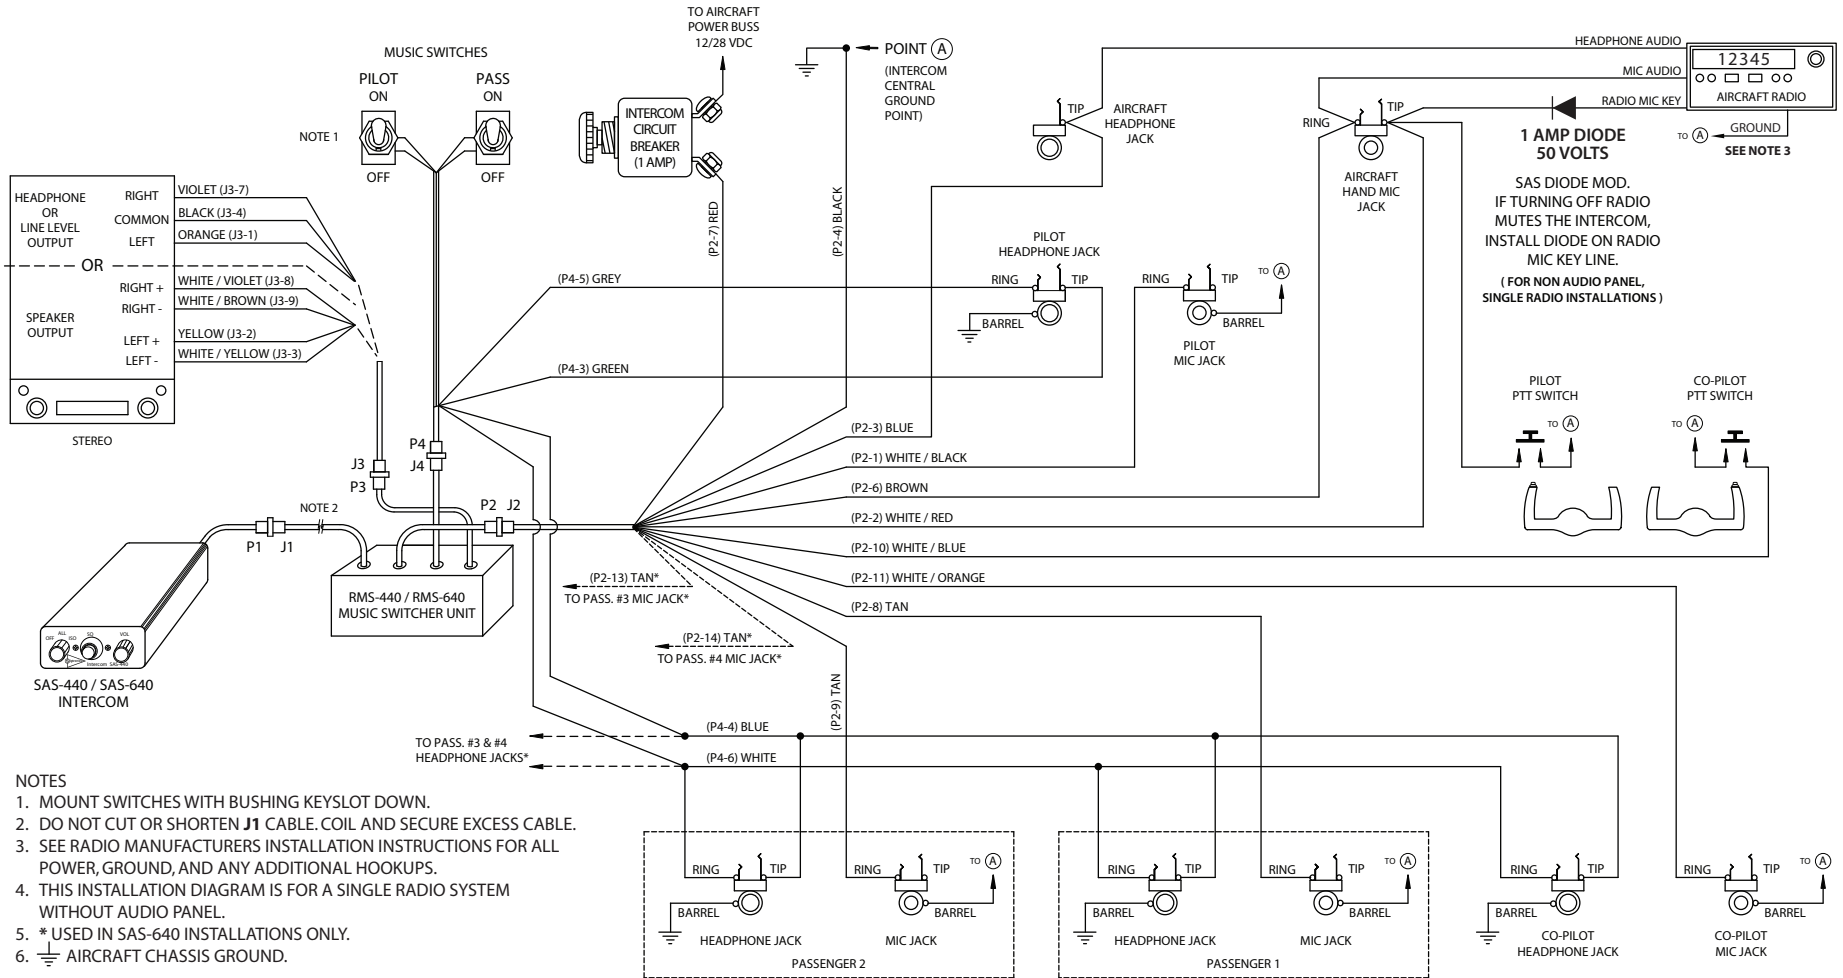

**Figure 4**

**AIRCRAFT/INTERCOM INTERFACE AREA**

**ST-440 / ST-640 – No Audio Panel (Single Radio) Installation Wiring Diagram**