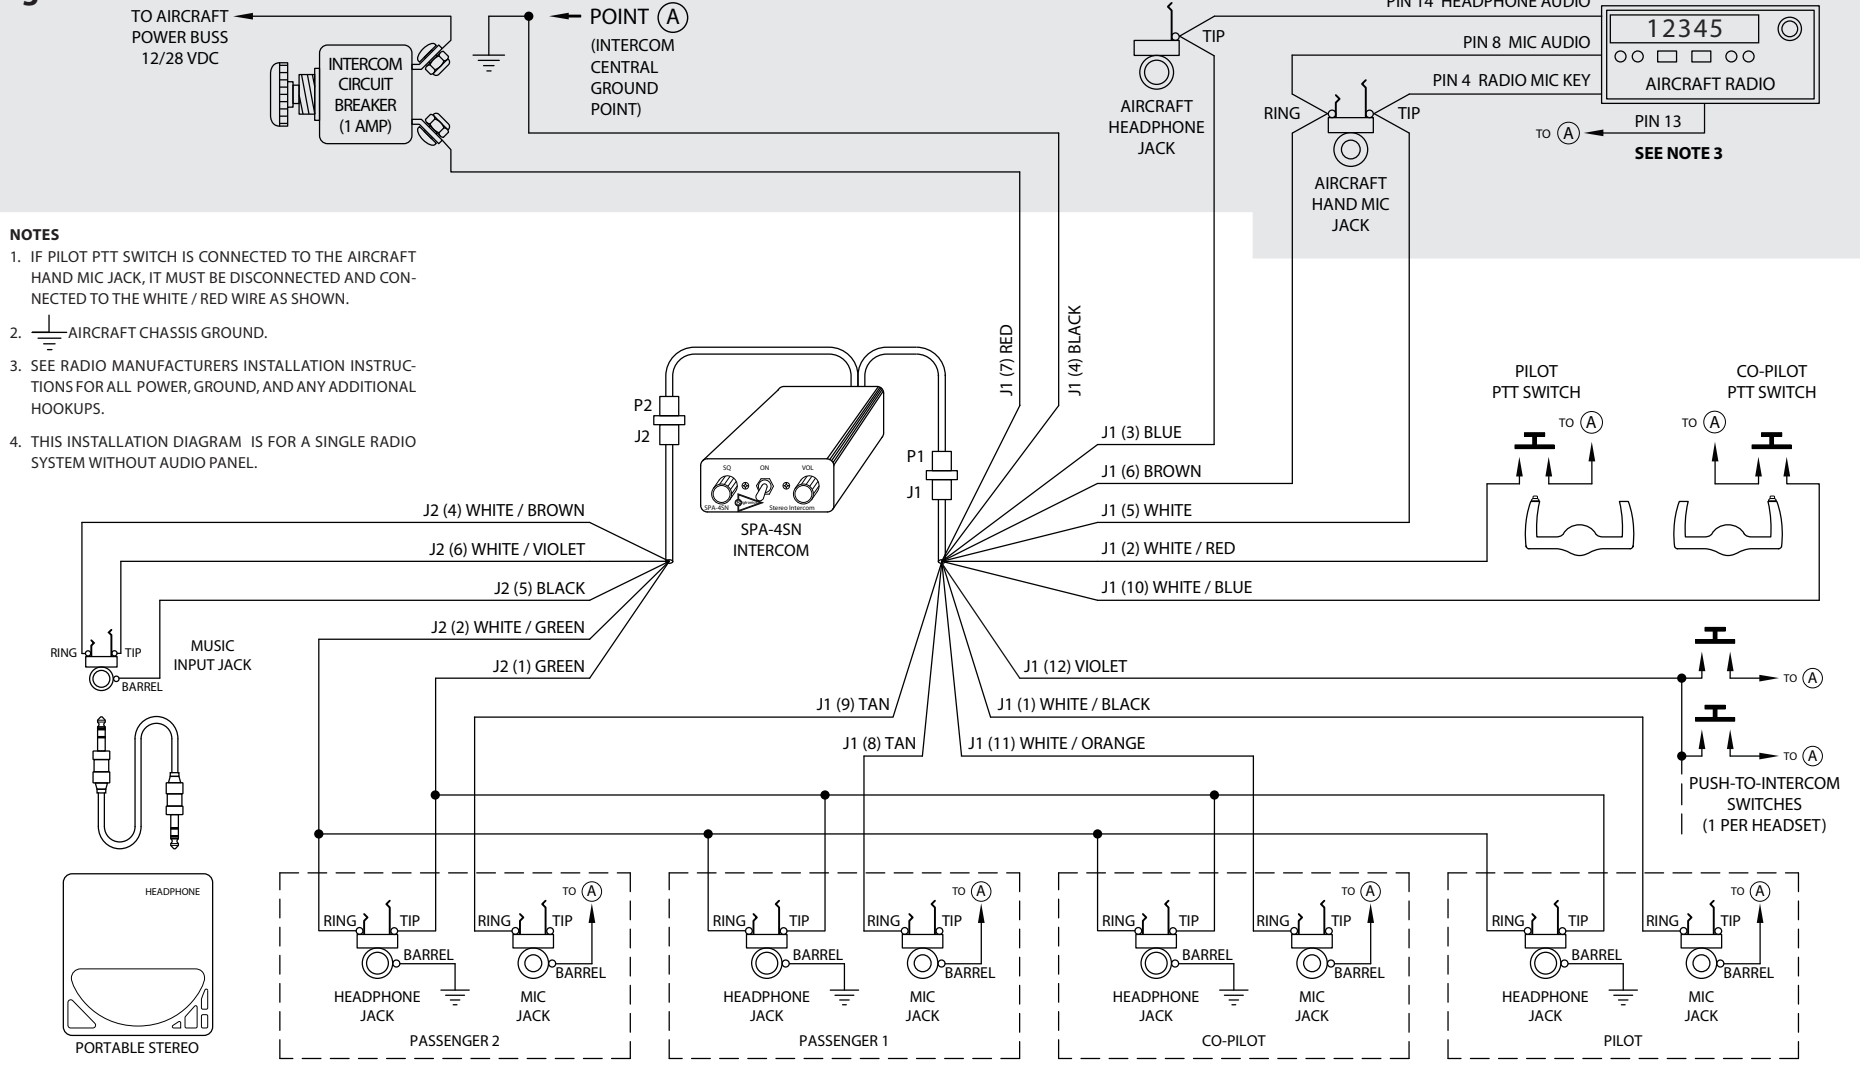

**Figure 4**

**AIRCRAFT/INTERCOM INTERFACE AREA**

**Apollo SL-40**

**SPA-4SN – Apollo SL-40 Radio Installation Wiring Diagram**