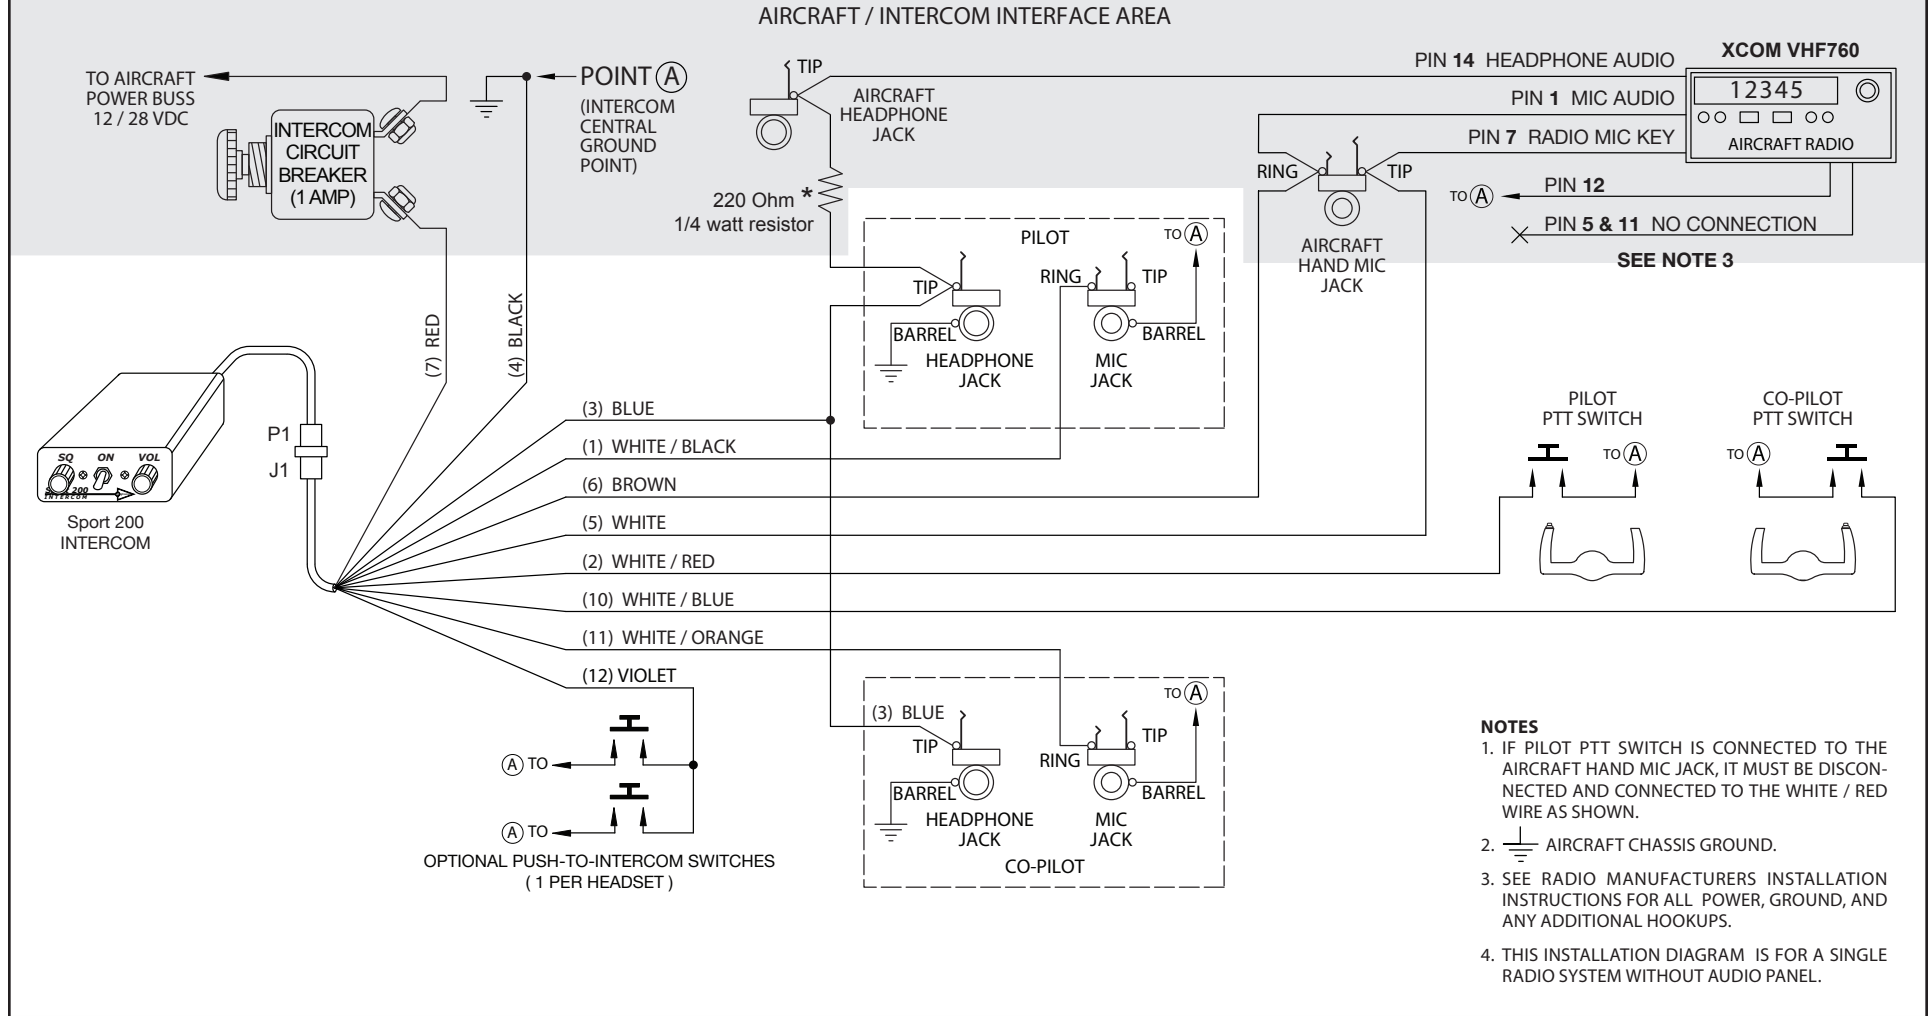

Figure 4

Sport 200 – XCOM VHF760 Radio Installation Wiring Diagram

*** ICS Load Modification**

For more information about this resistor mod see the ICS Load Modification instructions.
 File Name: **ICS-Load_1440_Mod.pdf**