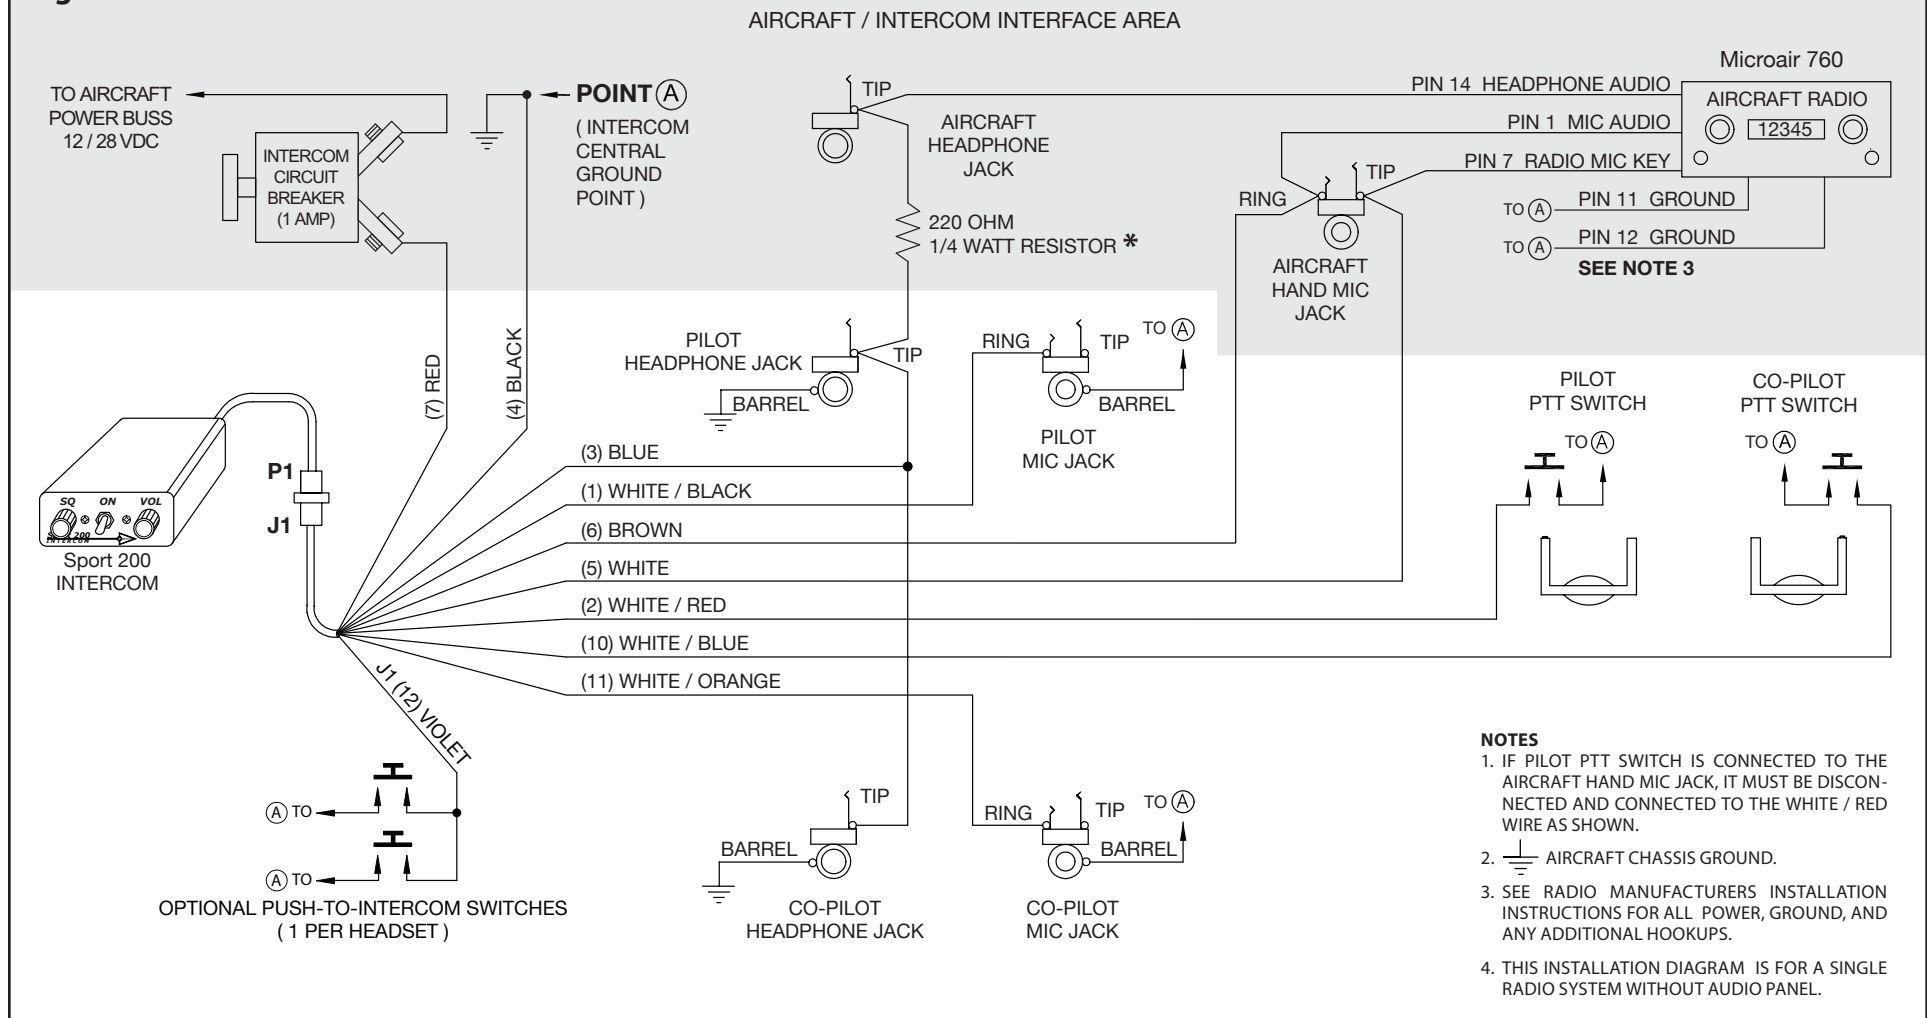

**Figure 4**

**Sport 200 – Microair 760 Radio Installation Wiring Diagram**

**\* ICS Load Modification**

For more information about this resistor mod see the ICS Load Modification instructions.  
File Name: **ICS-Load\_1440\_Mod.pdf**