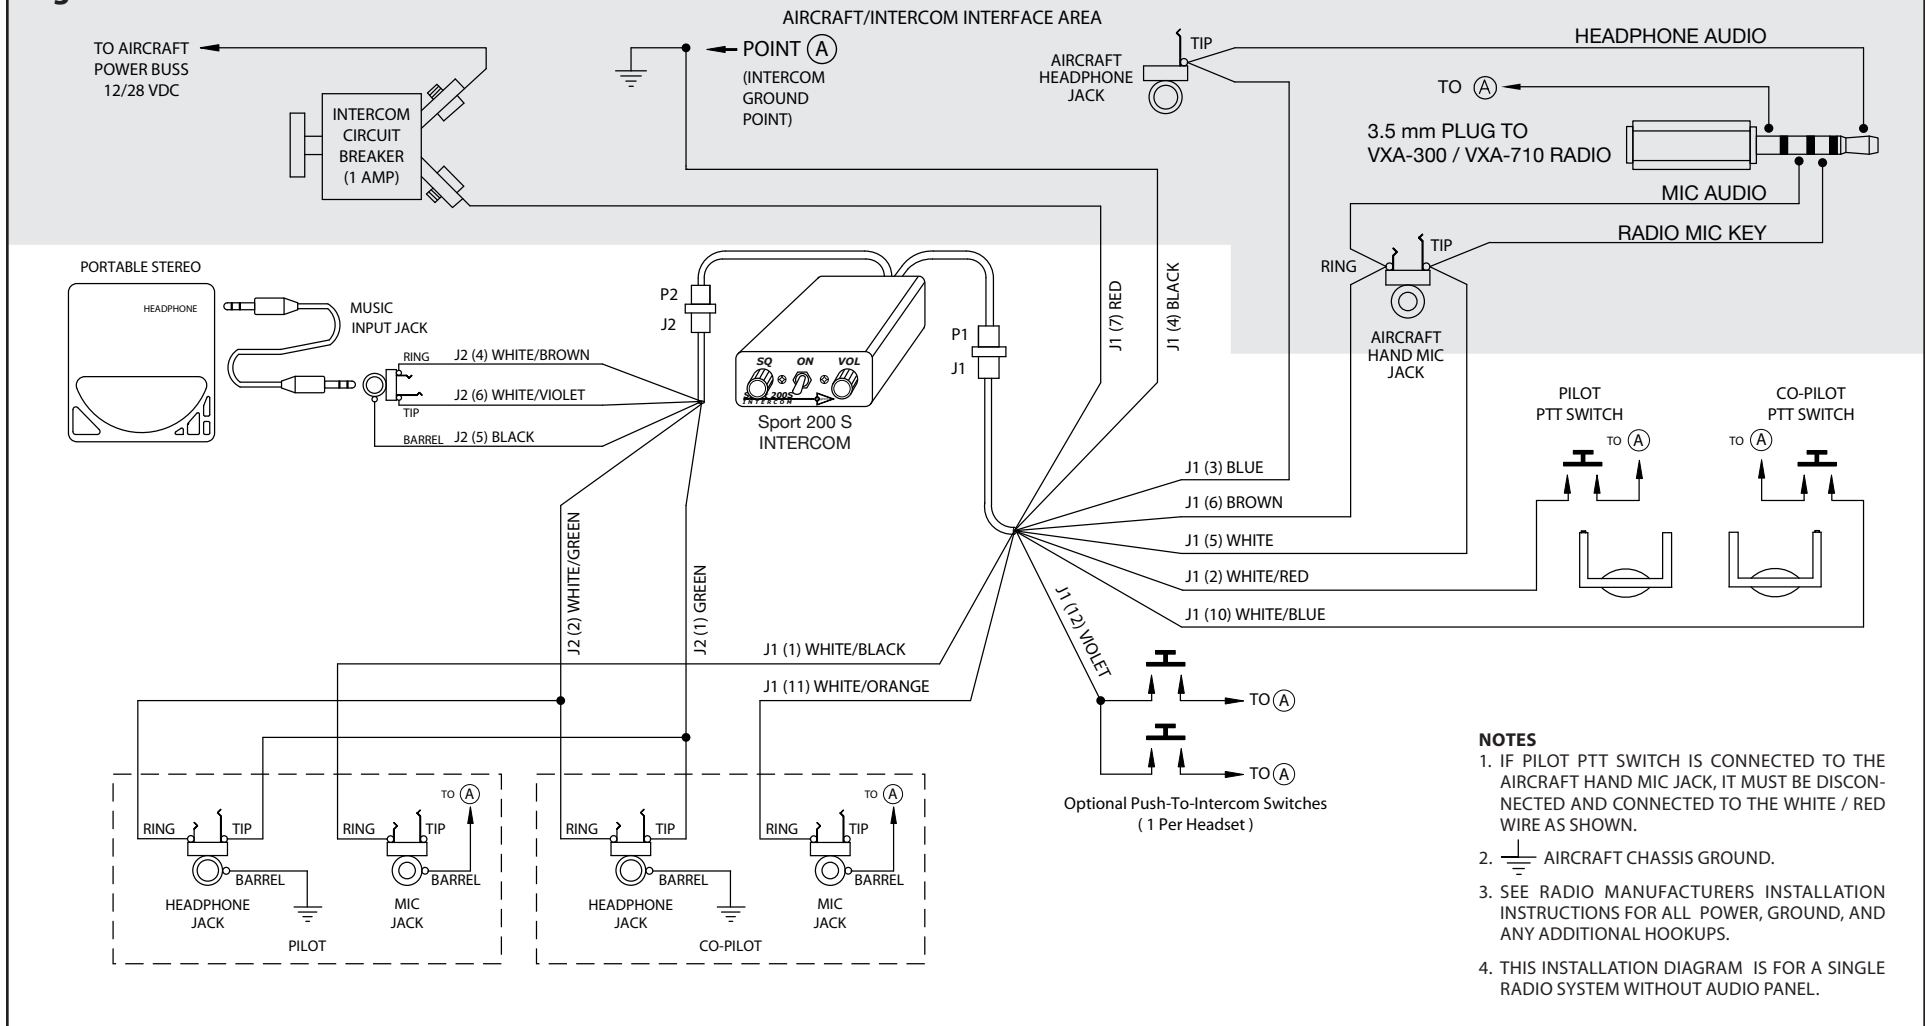

Figure 4

Sport 200S – Vertex Standard VXA-300 / VXA-710 Radio Installation Wiring Diagram